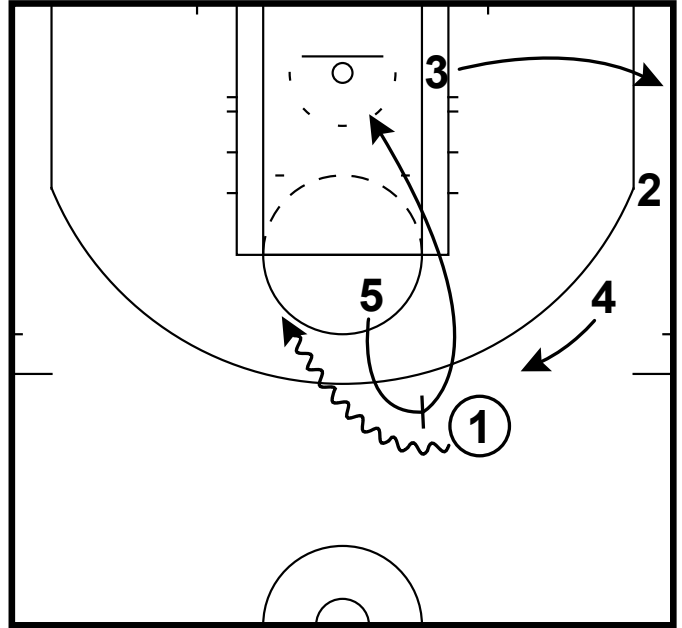

Toronto Raptors

Iverson Set
16-17

Iverson Set
16-17

Lineup:

PM - Wright #55

G - De Rozan #10

AP - Tucker #2

AG - Ibaka #9