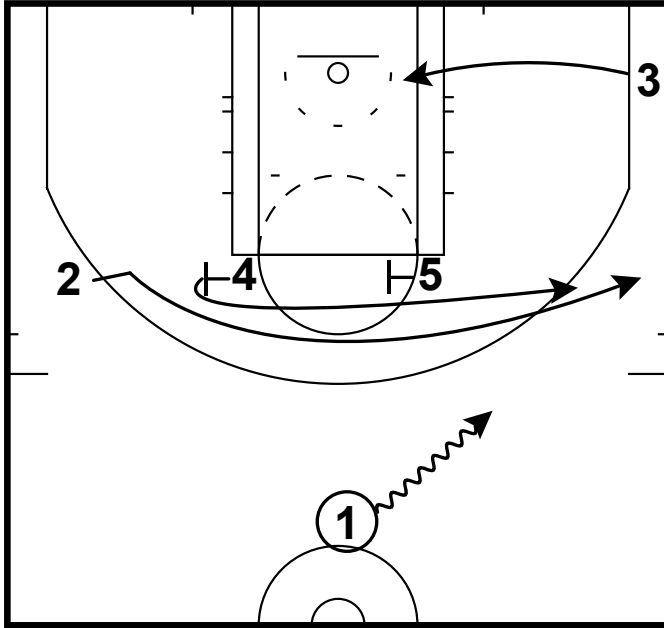

Toronto Raptors

Iverson Set
16-17

Iverson Set
16-17

Lineup:

PM - Wright #55

G - De Rozan #10

AP - Tucker #2

AG - Ibaka #9