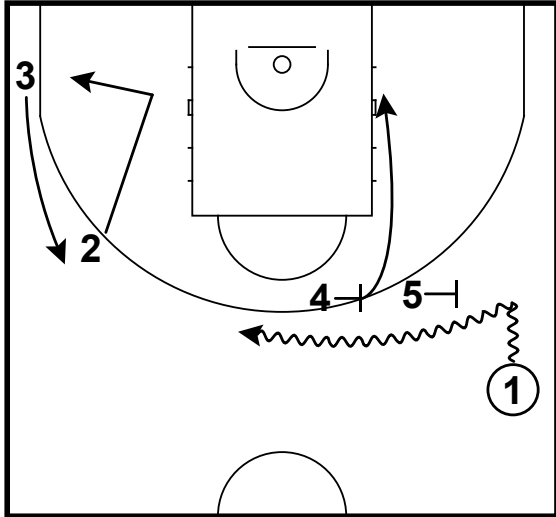

Golden State Warriors

Double Drag
17-18

Double Drag
17-18

Starting Five:
PR - Curry #30
SG - Thompson #11
SF - Durant #35
PF - D. Green #23
C - Pachulia #27

Double Drag
17-18