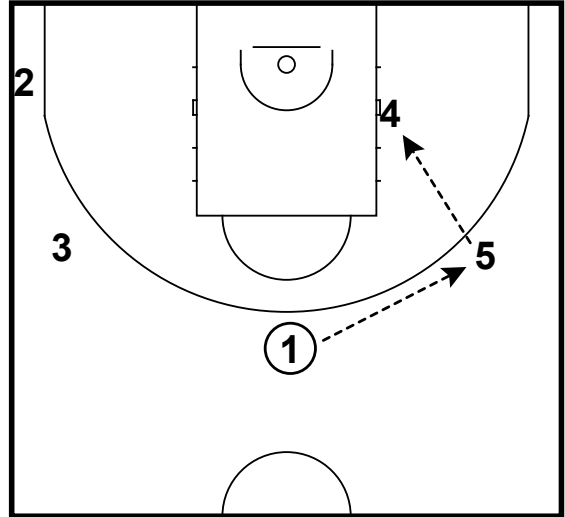

Golden State Warriors

Double Drag
17-18

Double Drag
17-18

Starting Five:
PR - Curry #30
SG - Thompson #11
SF - Durant #35
PF - D. Green #23
C - Pachulia #27

Double Drag
17-18